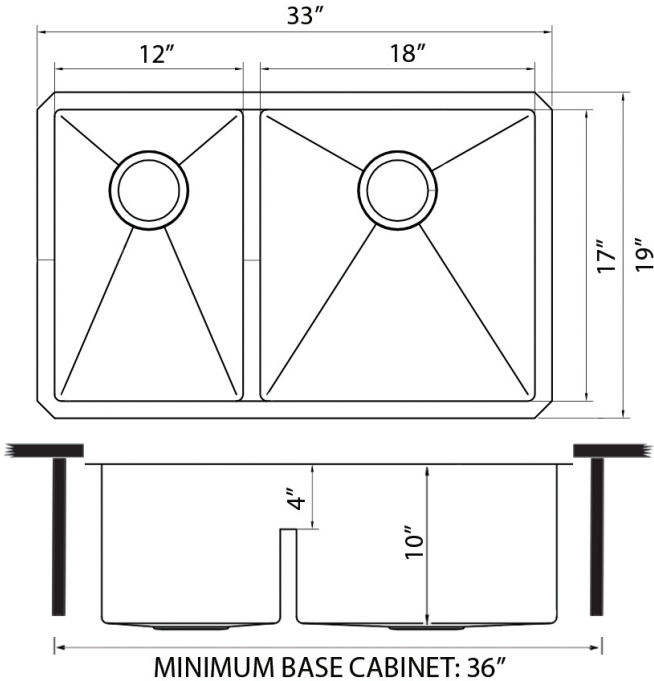

IN THE BOX

Basket Strainer
[RVA1025] x 2

Mounting Clips
[RVA11031]

Cut-out
Template

Rinse Grid
[RVA67419]

NOMINAL DIMENSIONS

Exterior: 33" (wide) x 19" (front-to-back)
Interior Bowl: 12" x 17" (left), 18" x 17" (right)
Bowl Depth: 10"
Minimum Cabinet Size: 36" wide
Drain Hole Size: 3½"

Drain Cover
[RVA1035]

DIMENSIONS

Register your product at www.ruvati.com/register.