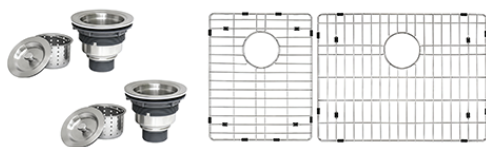

RVH7418

UNDERMOUNT LOW-DIVIDE SINK

RUVATI[®]
SPECIFICATION SHEET

MATERIAL

True 16 Gauge Thickness
Premium T304 Grade Stainless Steel
18/10 Chromium/Nickel Content
Commercial Brushed Finish

FEATURES

- Heavy duty sound guard padding and undercoating
- Slanted bottom with elegant drain grooves for easy draining
- Low Divide: Extra Clearance for large pots and pans

IN THE BOX

Basket Strainer
[RVA1025] x 2

Mounting Clips
[RVA11031]

Cut-out
Template

Rinse Grid
[RVA67419]

NOMINAL DIMENSIONS

Exterior: 33" (wide) x 19" (front-to-back)
Interior Bowl: 12" x 17" (left), 18" x 17" (right)
Bowl Depth: 10"
Minimum Cabinet Size: 36" wide
Drain Hole Size: 3½"